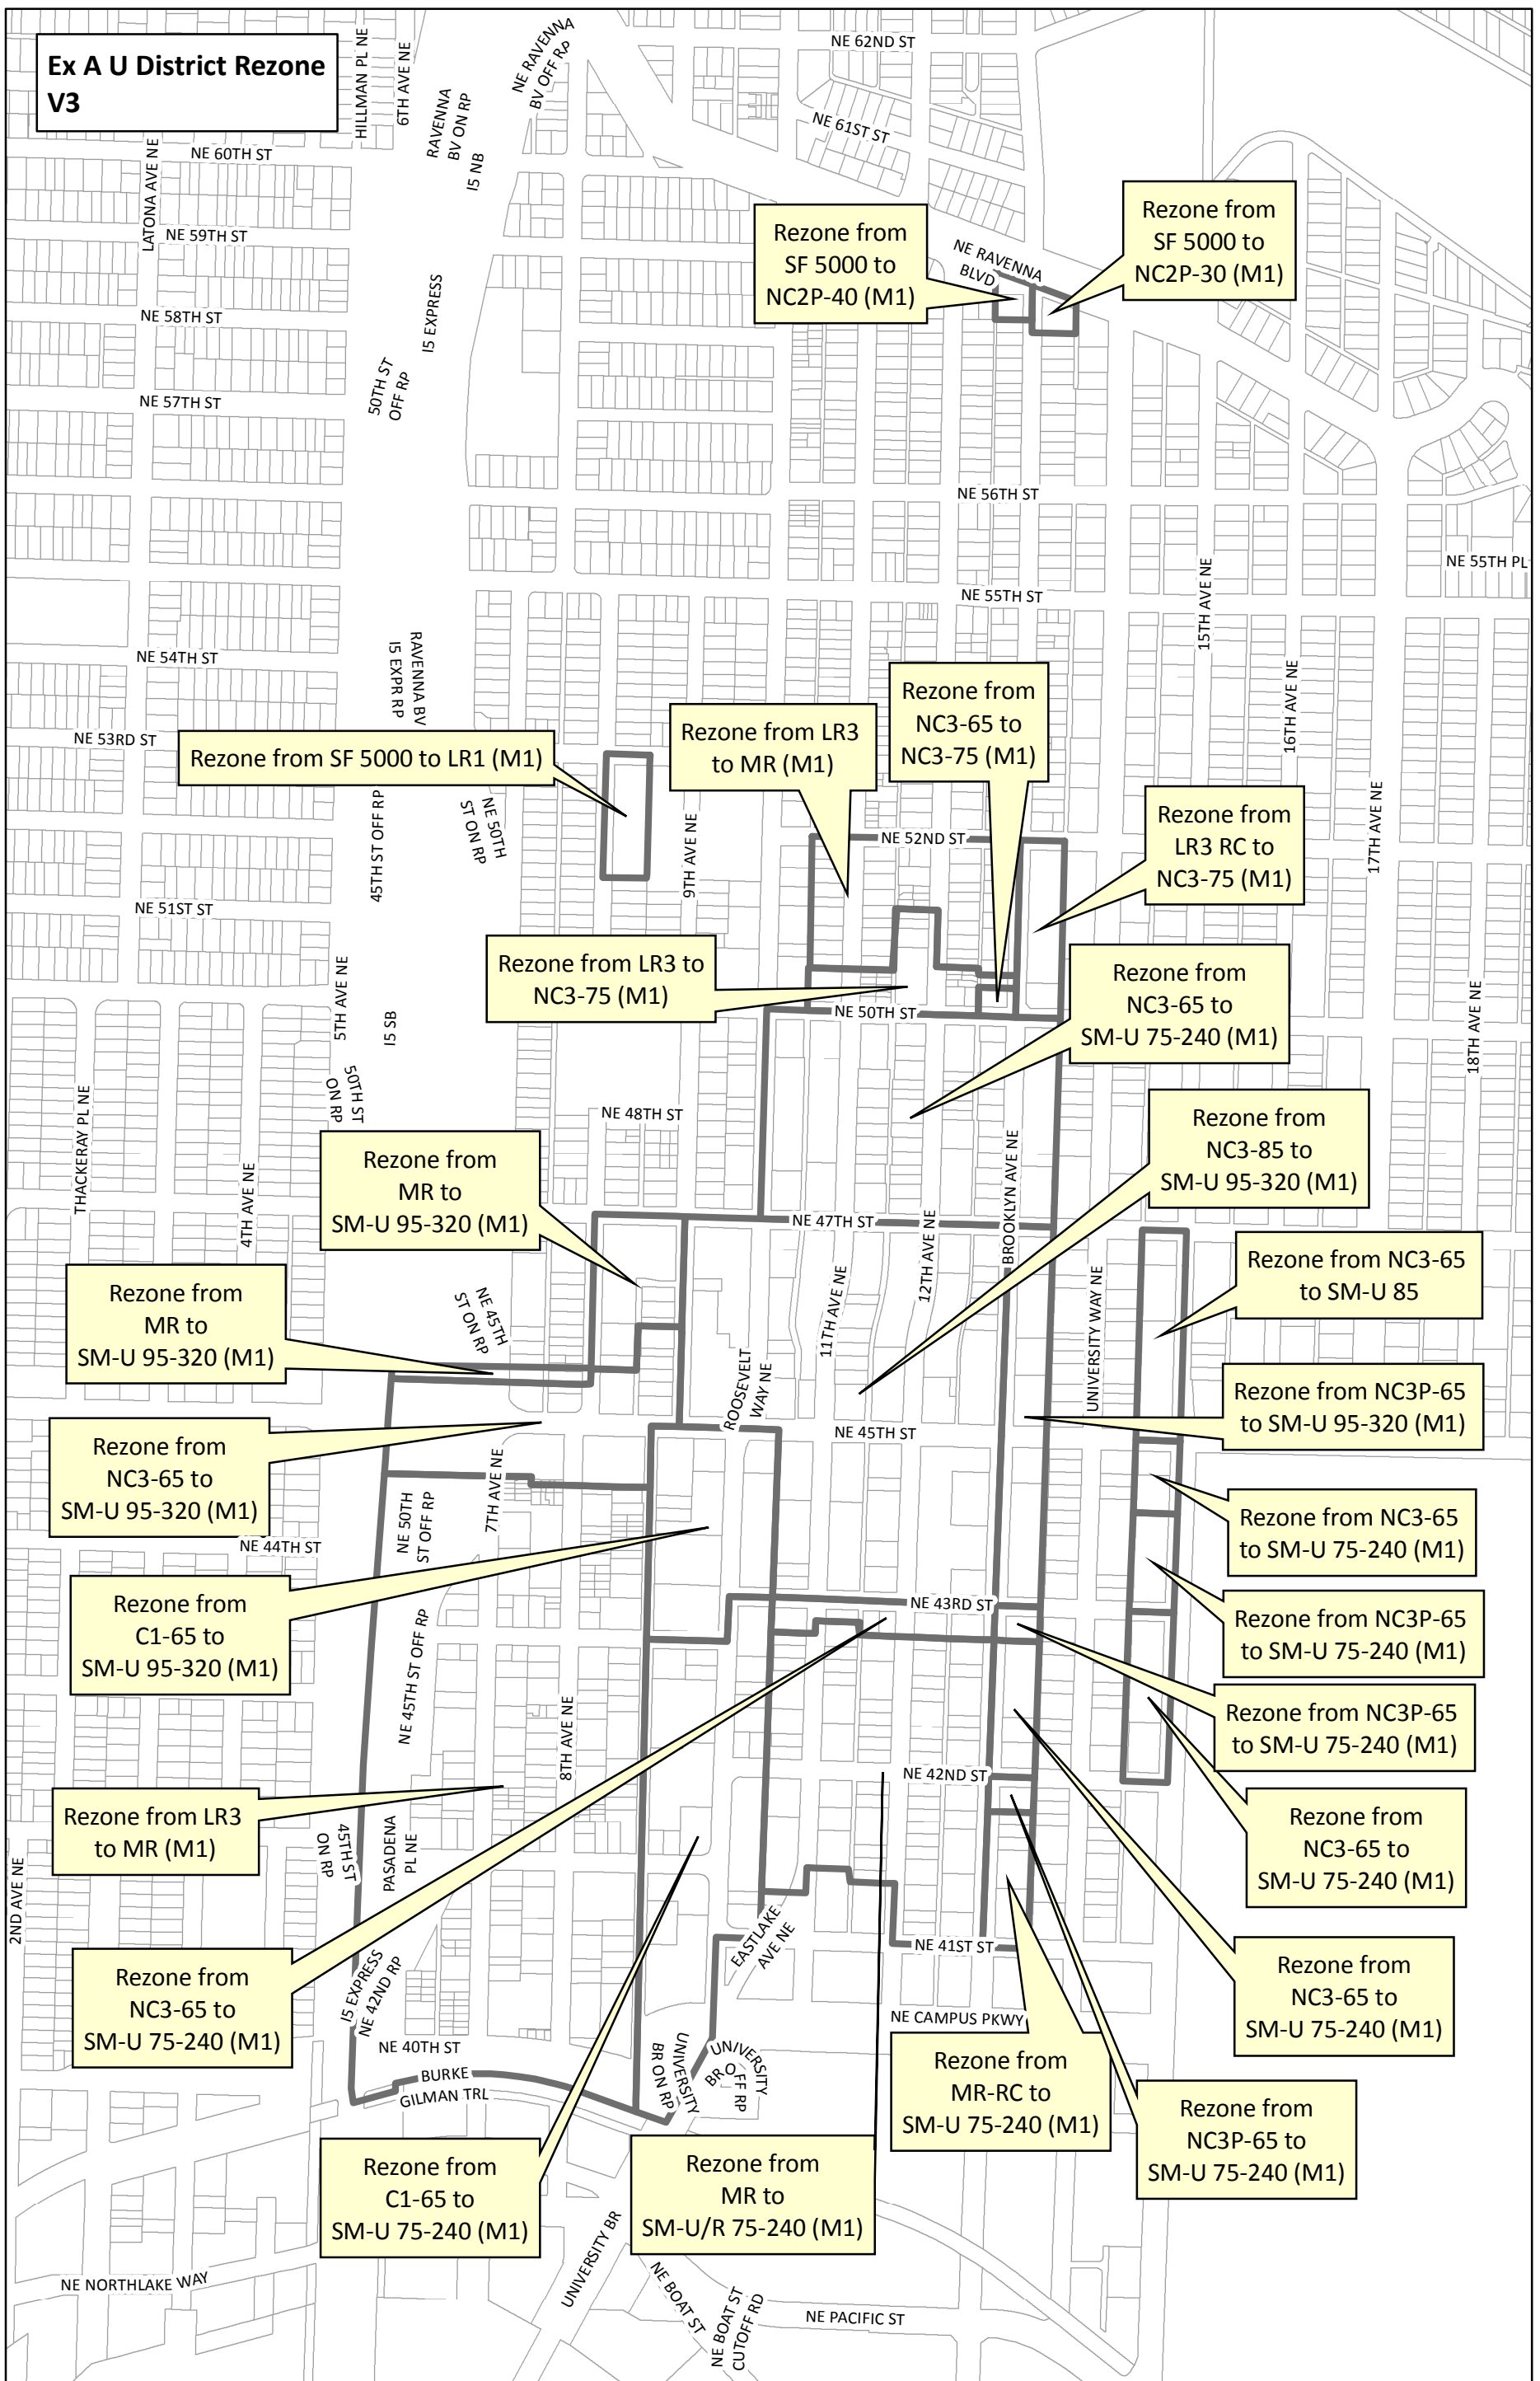

Ex A U District Rezone V3

U District Rezone Map

Rezone Area

No warranties of any sort, including accuracy, fitness, or merchantability accompany this product. Copyright 2017. All Rights Reserved. City of Seattle, City Council. Prepared February 20, 2017 by Council Central Staff-GIS.